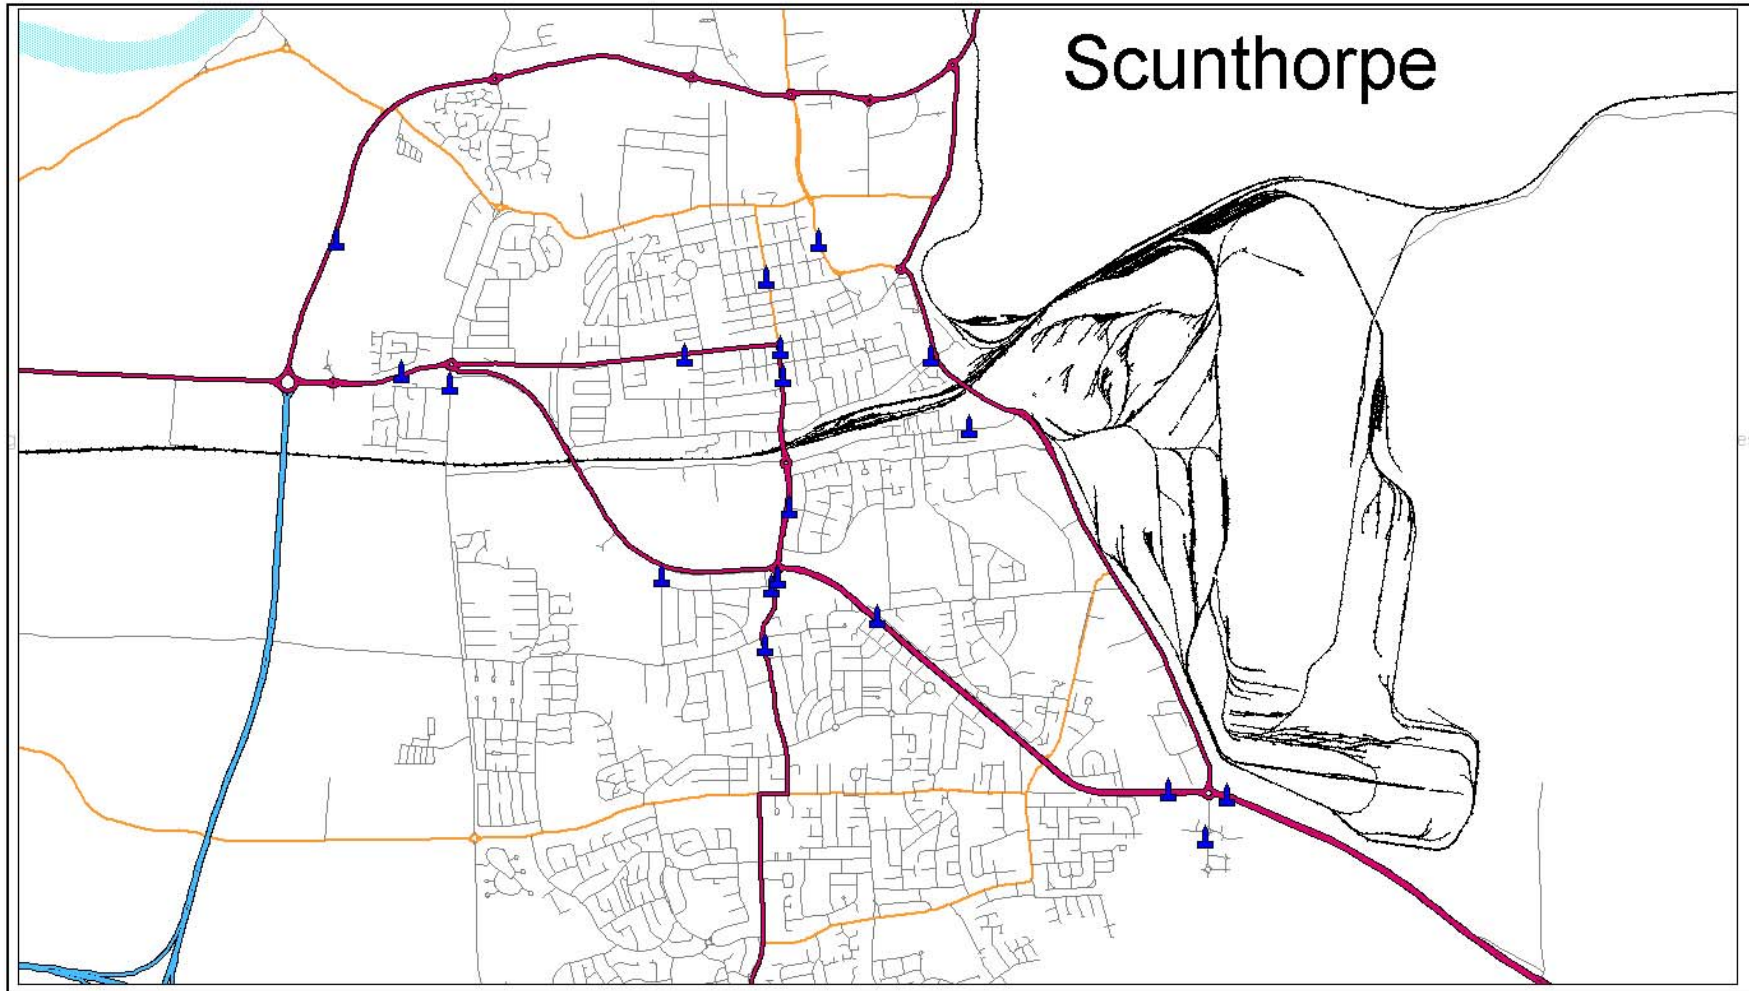

10.10 NO_x Tube Locations In Scunthorpe

 <p>Based upon the Ordnance Survey mapping with the permission of Ordnance Survey on behalf of the Controller of Her Majesty's Stationery Office. © Crown Copyright. Unauthorised reproduction infringes Crown Copyright and may lead to prosecution or civil proceedings. NORTH LINCOLNSHIRE COUNCIL 100013349 2006</p>	<p>Drawing Title: NOx Tube Locations In Scunthorpe</p>	 <p>Neighbourhood and Environmental Services Head of Service, Keith Ford BA(Hons), MCIEH, MRSH, MInstM</p>
<p>Crown Copyright & Landmark Information Group (All rights reserved) Licence No' N0 00158 [C04075-CSL] British Geological Survey. ©NERC. All rights reserved.</p>	<p>Drawn by: ROS</p>	
<p>The Ordnance Survey map data included within this publication is provided by North Lincolnshire Council under license from Ordnance Survey in order to fulfil its public functions. Persons viewing this mapping should contact Ordnance Survey copyright for advice where they wish to license Ordnance Survey map data for their own use.</p>	<p>Scale: 1 : 502</p>	
<p>Date: 2006</p>		